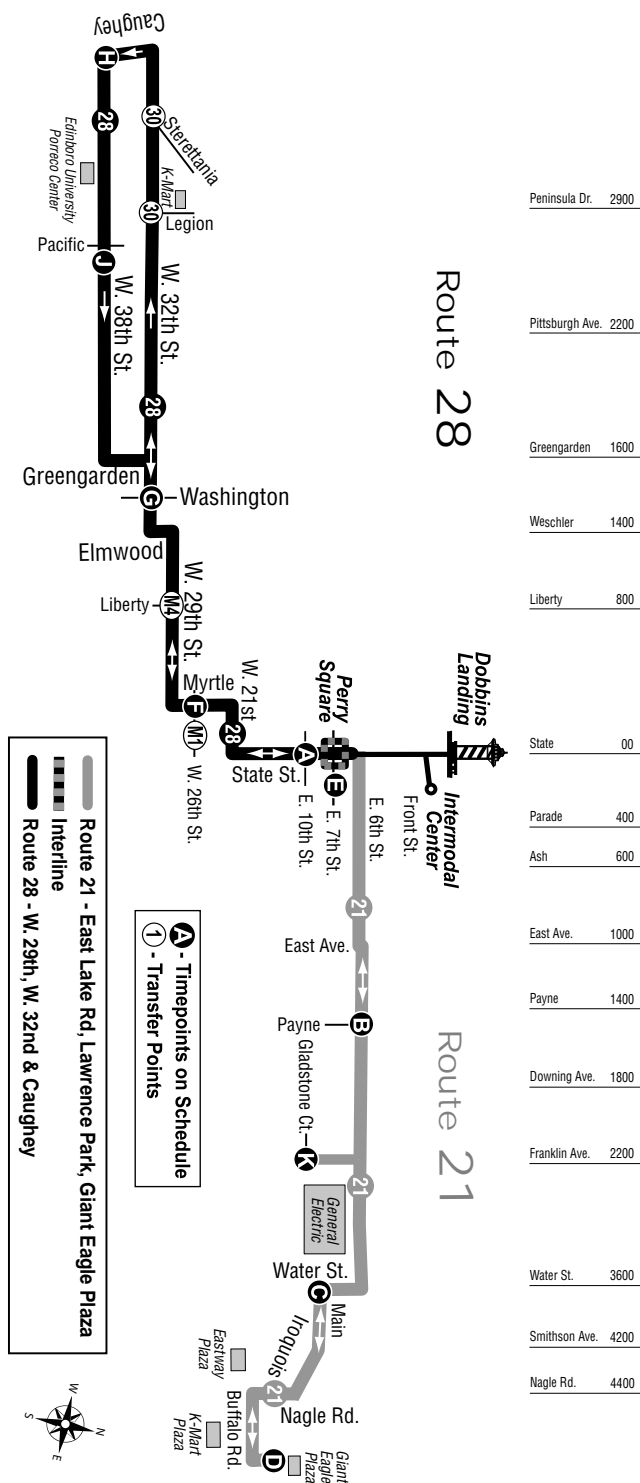

21/28 Interline

Peninsula Dr.	2900
Pittsburgh Ave.	2200
Greengarden	1600
Weschler	1400
Liberty	800
State	00
Parade	400
Ash	600
East Ave.	1000
Payne	1400
Downing Ave.	1800
Franklin Ave.	2200
Water St.	3600
Smithson Ave.	4200
Nagle Rd.	4400

Route 21 – Lawrence Park

Leave 10th & State, north to North Park Row, east to French, south to 6th, east to East Ave. to E. Lake Rd. East to Water St., south to Main St., east to Iroquois, east to Nagle, south to Buffalo Rd., east to Giant Eagle thru Plaza to Buffalo Rd. West to Nagle, north to Iroquois, west to Main St., west to Water St., north to E. Lake Rd., west to East Ave. to 6th. West to French, south to South Park Row, west to State, south to 7th.

Interline with Route 28 – West 32nd/ West 38th/Caughey

Leave 7th & State, south to 21st, west to Myrtle, south to 29th, west to Elmwood, south to 32nd, west to Caughey, south to 38th, east to West Corp. East to Greengarden, north to 32nd, east to Elmwood, north to 29th, east to Myrtle, north to 21st, east to State, north to 10th.

Sunday Only - Rt. 28

Outbound: Franklin Ave. to 7th, to Tacoma, to Gladstone, to Franklin.

Inbound: Franklin Ave. to Gladstone, to Tacoma, to 7th, to Franklin.

EMTA Bus Fare Information

Regular Cash Bus Fare\$1.10
Transfer\$.10
31 Day Pass\$35.00
Tokens\$.95
20-Ride Ticket\$17.00
5-Ride Ticket\$4.75